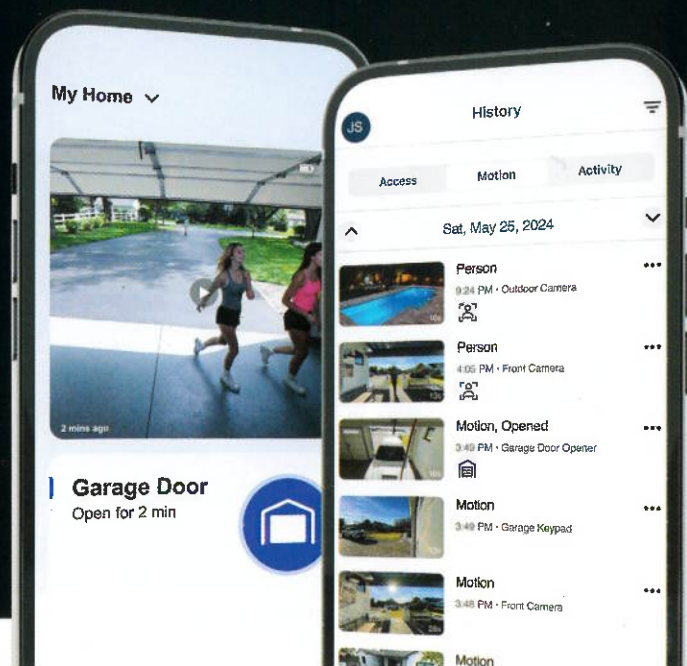

Manage lighting and access from one spot.

Live Garage View

Monitor your garage in real time with a wide-angle camera and the myQ app.

Standard Garage Lighting

Illuminate your garage with dependable built-in lighting for safer, easier access—any time of day. (60-watt LED equivalent bulb not included)

Included in the box

Do more with myQ

Use the myQ app to control, secure and monitor your garage and conveniently share and manage access to your home without sharing passcodes or keys. Also, take the hassle out of service repair and easily connect to a trusted Dealer through the myQ app.

3-Button Remote Control

Operates up to 3 openers or myQ light accessories. Safeguards your home with Security+ 3.0™.

L993S

Multi-Function Control Panel

Operates the garage door opener and lights from inside the garage. Allows for fast, easy programming of accessories with learn button.